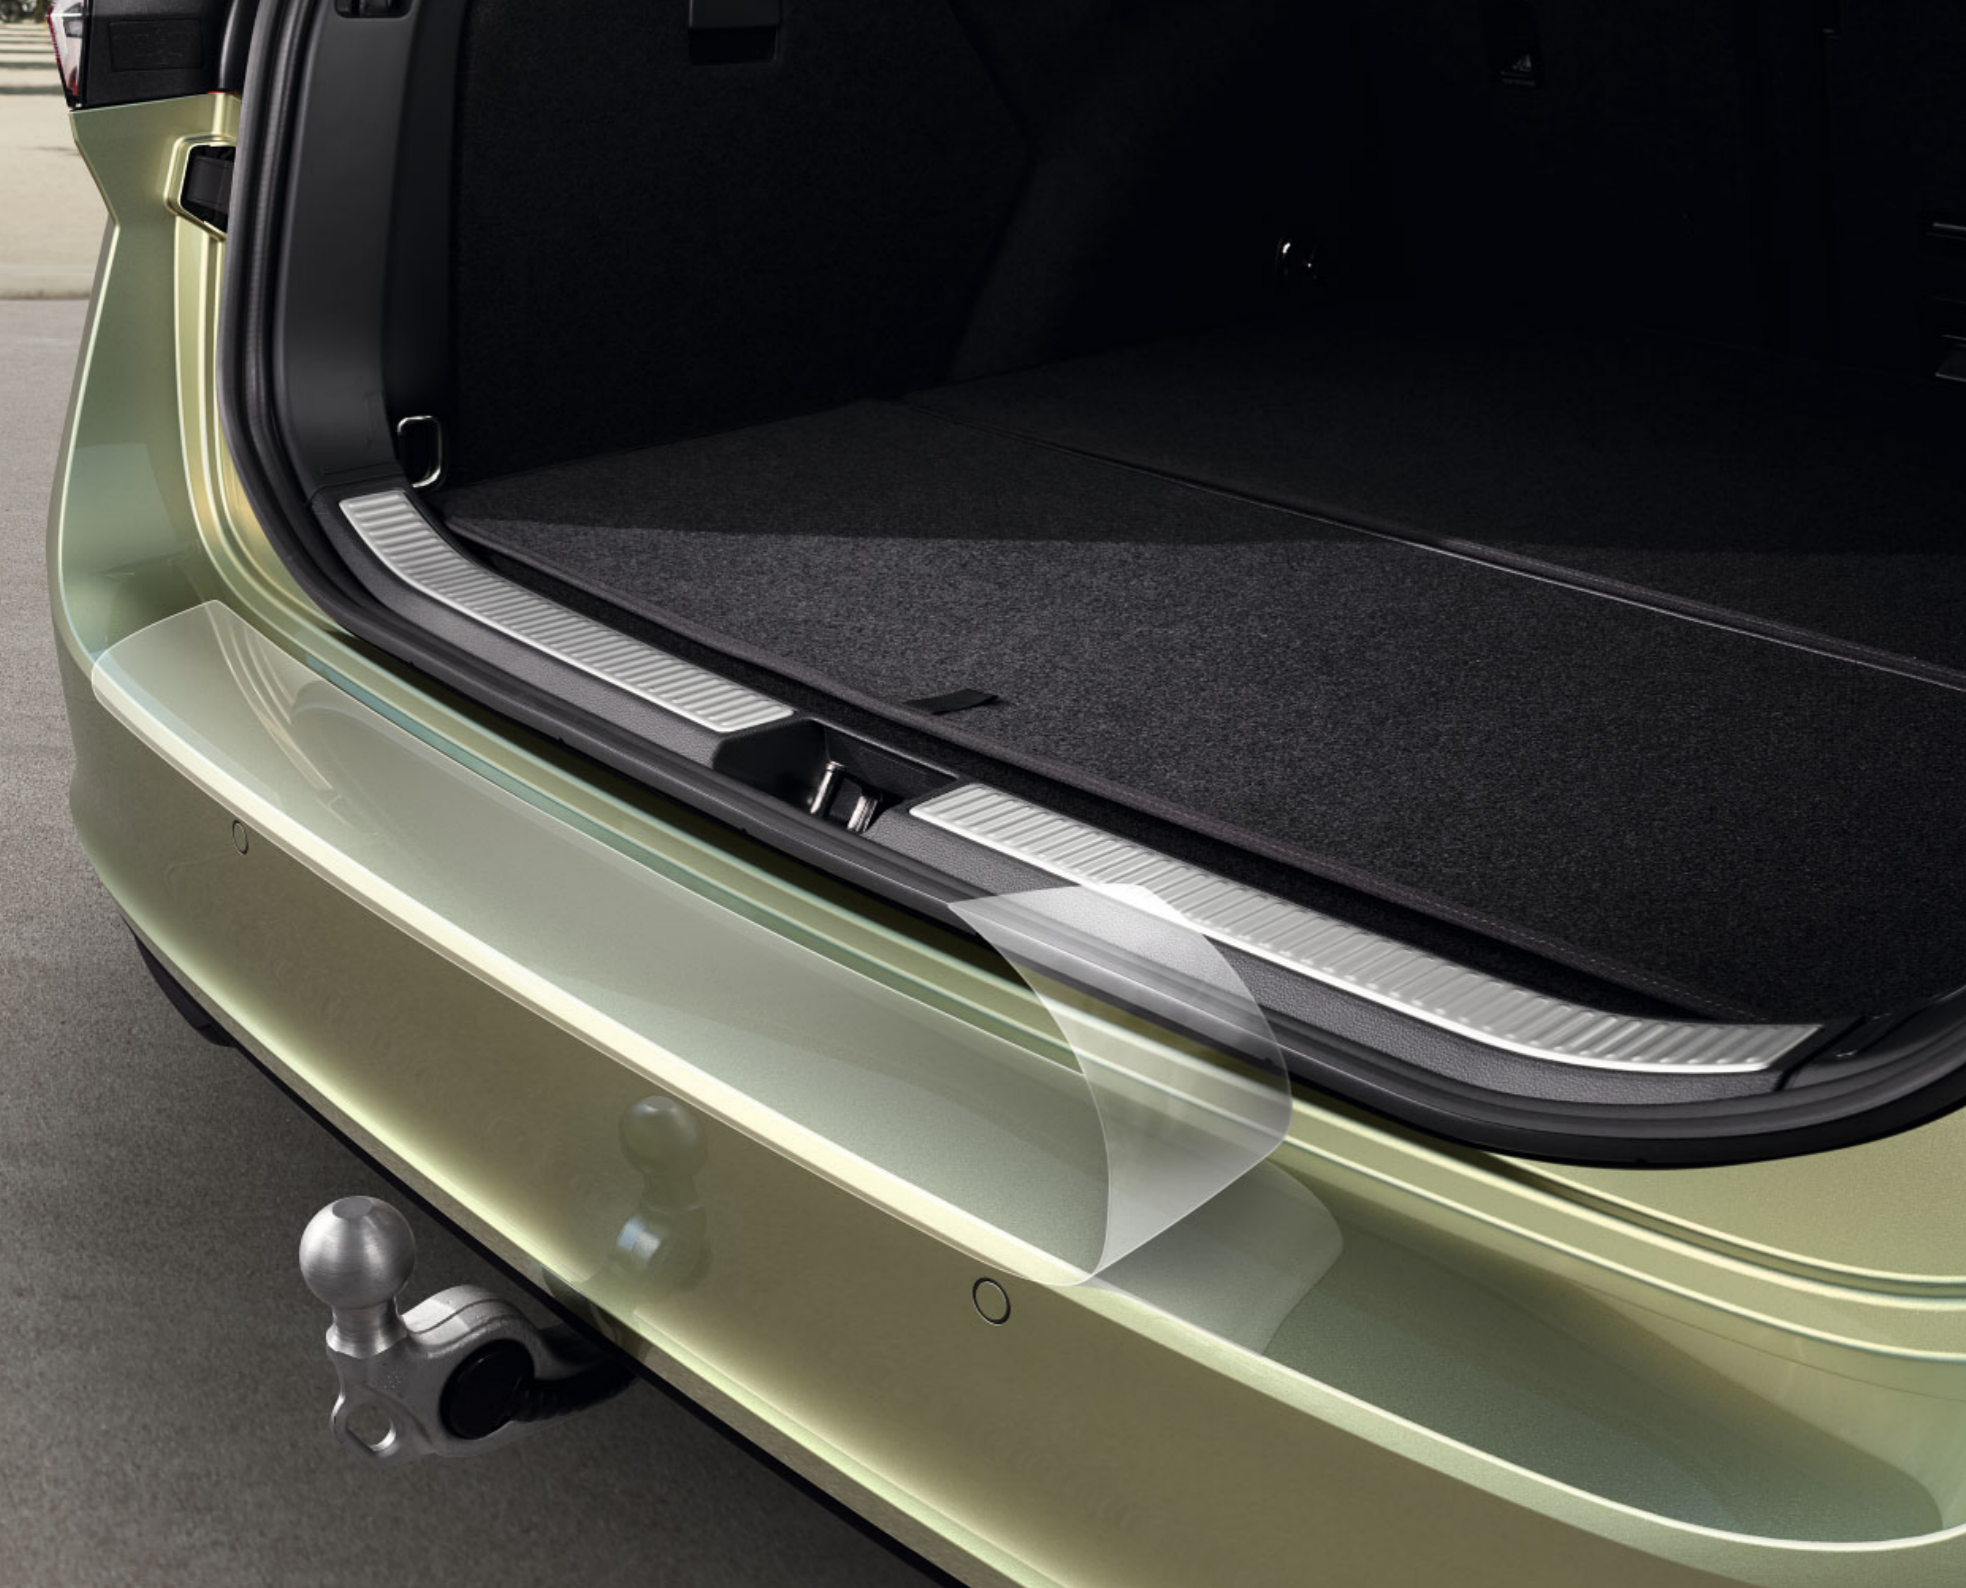

Comfort pack

000 061 122D

- Smart holder – multimedia holder
- Smart holder – hook
- Smart holder – hanger
- Smart holder – adapter
- Door panel bin (black)

Entertainment pack

000 061 122K

- Smart holder – adapter (2 pcs)
- Smart holder – multimedia holder (2 pcs)