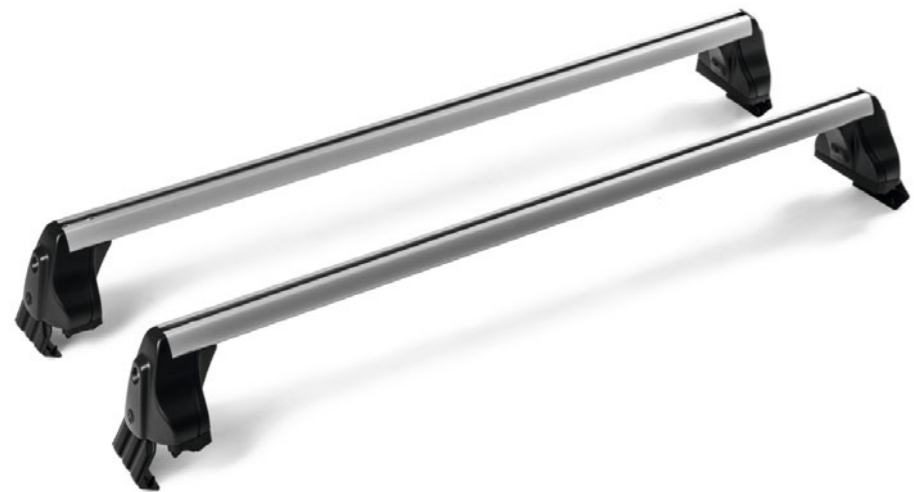

**Towbar adapter – from 13-pin
to 7-pin socket**

EAZ 000 001A

Basic roof rack

3P3 071 126 | Limo

Transverse roof rack

3P0 071 151 | Combi

Lockable bicycle rack - stainless steel

000 071 128D